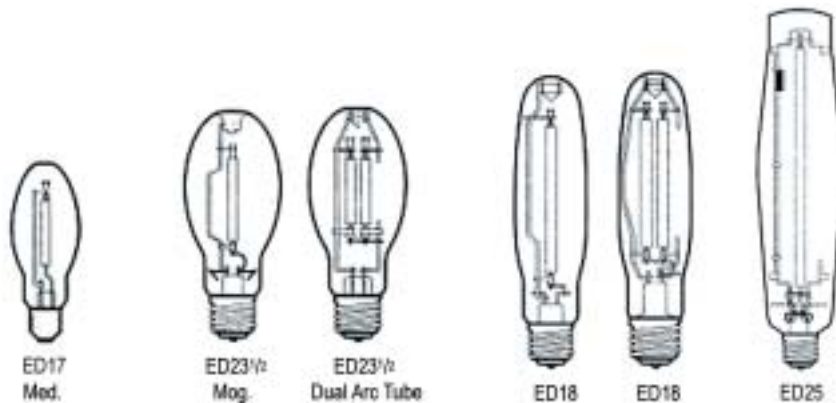

High-Pressure Sodium Lamps

- Made by premium lamp materials and parts, achieving longer life, and better lumen performances
- Quick Start, and Universal Operating Position

Lamp Watts	Bulb Type	Lamp Base	Lamp Ordering Code	Additional Description	ANSI Code	MOL (Inch)	LCL (inch)	Avg Initial Lumens	Rated Avg Life	Color Temp	CRI
50W	ED17	Med.	LU50/MED	HPS50W ED17 E26	S68	2.1"	5.6"	3,800 lm	24,000 Hrs	2000K	25
	ED23.5	Mog.	LU50	HPS50W ED23.5 E39	S68	3.0"	6.8"	3,800 lm	24,000 Hrs	2000K	25
70W	ED17	Med.	LU70/WED	HPS70W ED17 E26	S62	2.1"	5.6"	5,600 lm	24,000 Hrs	2000K	25
	ED23 1/2	Mog.	LU70	HPS70W ED23.5 E39	S62	3.0"	6.8"	5,600 lm	24,000 Hrs	2000K	25
100W	ED17	Med.	LU100/MED	HPS100W ED17 E26	S54	2.1"	5.6"	8,500 lm	24,000 Hrs	2000K	25
	ED23 1/2	Mog.	LU100	HPS100W ED23.5 E39	S54	3.0"	6.8"	8,500 lm	24,000 Hrs	2000K	25
150W	ED17	Med.	LU150/MED	HPS150W ED17 E26	S55	2.1"	5.6"	14,500 lm	24,000 Hrs	2000K	25
	ED23 1/2	Mog.	LU150	HPS150W ED23.5 E39	S55	3.0"	6.8"	14,500 lm	24,000 Hrs	2000K	25
250W	ED18	Mog.	LU250	HPS250W ED18 E39	S50	2.2"	9.6"	27,000 lm	24,000 Hrs	2000K	25
400W	ED18	Mog.	LU400	HPS400W ED18 E39	S51	2.2"	9.6"	48,000 lm	24,000 Hrs	2000K	25
	ED18	Mog.	LU400/PLANT	HPS400W ED18 E39, Grow Lamp	S51	2.2"	9.6"	48,000 lm	24,000 Hrs	2000K	25
600W	ED18	Mog.	LU600/PLANT	HPS600W ED18 E39, Grow Lamp	S106	2.2"	9.6"	84,000 lm	24,000 Hrs	2000K	25
1000W	ED25	Mog.	LU1000	HPS1000W ED25 E39	S52	3.1"	14.8"	130,000 lm	24,000 Hrs	2000K	25
	ED25	Mog.	LU1000/PLANT/180V	HPS1000W ED25 E39, Grow Lamp	S52	3.1"	14.8"	130,000 lm	24,000 Hrs	2000K	25
	ED25	Mog.	LU1000/PLANT/250V	HPS1000W ED25 E39, Grow Lamp	S52	3.1"	14.8"	130,000 lm	24,000 Hrs	2000K	25