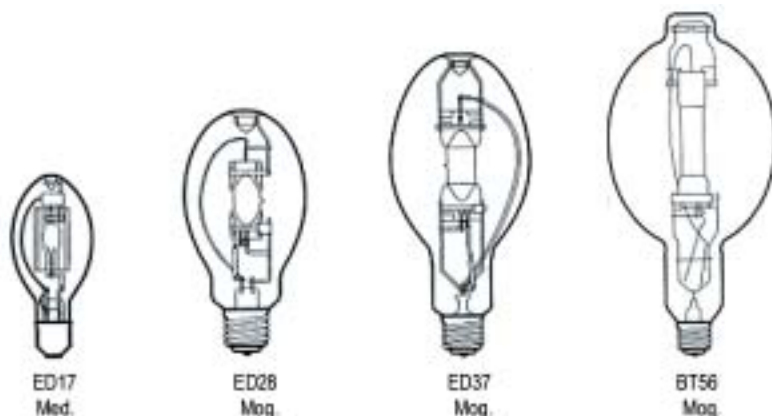

Metal Halide Lamps

- Good color rendering creates a pleasant ambience with high visual comfort
- Excellent color stability ensures good color uniformity over lifetime, even with spot replacements

Lamp Watts	Bulb Type	Lamp Base	Ordering Code	Additional Description	Max Overall Length	Max lamp Width	Avg Initial Lumens	Rated Avg Life	Color Temp	CRI
50W	ED17	Med.	MH50/U/MED	Clear, Universal	5.4"	2.2"	4,500 lm	7,500 Hrs	4000K	65
	EDX17	Med.	MP50/U/MED	Protected, Clear, Universal	5.4"	2.2"	4,500 lm	7,500 Hrs	4000K	65
70W	ED17	Med.	MH70/U/MED	Clear, Universal	5.4"	2.2"	5,600 lm	10,000 Hrs	4000K	65
	EDX17	Med.	MP70/U/MED	Protected, Clear, Universal	5.4"	2.2"	5,300 lm	10,000 Hrs	4000K	65
100W	ED17	Med.	MH100/U/MED	Clear, Universal	5.4"	2.2"	9,000 lm	10,000 Hrs	4000K	65
	EDX17	Med.	MP100/U/MED	Protected, Clear, Universal	5.4"	2.2"	8,500 lm	10,000 Hrs	4000K	65
150W	ED17	Med.	MH150/U/MED	Clear, Universal	5.4"	2.2"	13,500 lm	10,000 Hrs	4000K	65
	EDX17	Med.	MP150/U/MED	Protected, Clear, Universal	5.4"	2.2"	13,500 lm	10,000 Hrs	4000K	65
175W	ED17	Med.	MH175/U/MED	Clear, Universal	8.3"	3.6"	14,000 lm	10,000 Hrs	4000K	65
	ED28	Mog.	MH175/U	Clear, Universal	8.3"	3.6"	14,000 lm	10,000 Hrs	4000K	65
250W	ED28	Mog.	MH250/U	Clear, Universal	8.3"	3.6"	23,000 lm	10,000 Hrs	4000K	65
400W	ED37	Mog.	MH400/U	Clear, Universal	11.5"	4.7"	36,000 lm	20,000 Hrs	4000K	65
	ED37	Mog.	MH400/C/U	Coated, Universal	11.5"	4.7"	36,000 lm	20,000 Hrs	4000K	65
	ED28	Mog.	MH400/U/ED28	Clear, Universal	11.5"	4.7"	36,000 lm	20,000 Hrs	4000K	65
1000W	BT56	Mog.	MH1000W/U	Clear, Universal	15.4"	7.1"	110,000 lm	12,000 Hrs	4000K	65
	BT37	Mog.	MH1000W/U/BT37	Clear, Universal	15.4"	7.1"	110,000 lm	12,000 Hrs	4000K	65