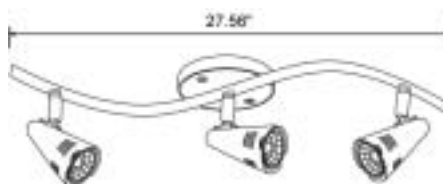

Series A, selected models:

- CLG-1A01 010**
- Max Watts: 1x 50W
 - Color & Finish (as shown): Matted Chrome
 - Application: Ceiling or Wall

- CLG-3A02 011**
- Max Watts: 3x 50W
 - Color & Finish (as shown): Matted Chrome
 - Application: Ceiling

- CLG-3A04 020**
- Max Watts: 3x 50W
 - Color & Finish (as shown): Chrome
 - Application: Ceiling or Wall

- CLG-4A04 020**
- Max Watts: 4x 50W
 - Color & Finish (as shown): Chrome
 - Application: Ceiling