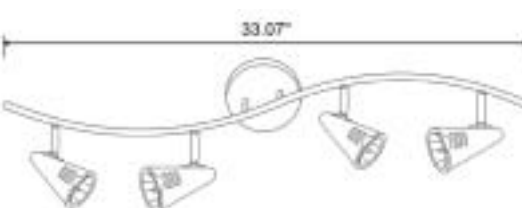

Series A, selected models:

- CLG-1A01 010**
- Max Watts: 1x 50W
 - Color & Finish (as shown): Matted Chrome
 - Application: Ceiling or Wall

- CLG-3A02 011**
- Max Watts: 3x 50W
 - Color & Finish (as shown): Matted Chrome
 - Application: Ceiling

- CLG-3A04 020**
- Max Watts: 3x 50W
 - Color & Finish (as shown): Chrome
 - Application: Ceiling or Wall

- CLG-4A04 020**
- Max Watts: 4x 50W
 - Color & Finish (as shown): Chrome
 - Application: Ceiling