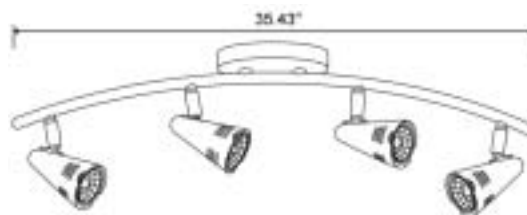

Series A, selected models:

CLG-4A04 030

- Max Watts: 4x 50W
- Color & Finish (as shown): Matted Chrome
- Application: Ceiling or Wall

CLG-4A04 040

- Max Watts: 4x 50W
- Color & Finish (as shown): Chrome
- Application: Ceiling

CLG-5A03 011

- Max Watts: 5x 50W
- Color & Finish (as shown): Matted Chrome
- Application: Ceiling

CE Lighting