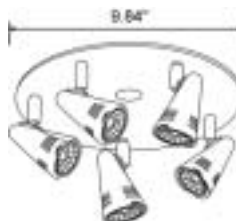

Series A, selected models:

CLG-4A04 030

- Max Watts: 4x 50W
- Color & Finish (as shown): Matted Chrome
- Application: Ceiling or Wall

CLG-4A04 040

- Max Watts: 4x 50W
- Color & Finish (as shown): Chrome
- Application: Ceiling

CLG-5A03 011

- Max Watts: 5x 50W
- Color & Finish (as shown): Matted Chrome
- Application: Ceiling

CE Lighting