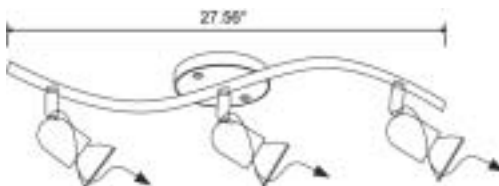

### Series B, selected models:

- CLG-1B01 010**
- Max Watts: 1x 50W
  - Color & Finish (as shown): Matted Chrome
  - Application: Ceiling or Wall

- CLG-1B04 010**
- Max Watts: 1x 50W
  - Color & Finish (as shown): Chrome
  - Application: Ceiling or Wall

- CLG-3B04 020**
- Max Watts: 3x 50W
  - Color & Finish (as shown): Chrome
  - Application: Ceiling or Wall

- CLG-4B04 070**
- Max Watts: 4x 50W
  - Color & Finish (as shown): Chrome
  - Application: Ceiling
  - Adjustable flexible-arm