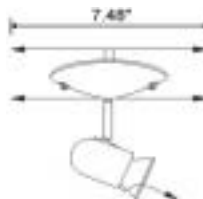

### Series B, selected models:

- CLG-1B01 010**
- Max Watts: 1x 50W
  - Color & Finish (as shown): Matted Chrome
  - Application: Ceiling or Wall

- CLG-1B04 010**
- Max Watts: 1x 50W
  - Color & Finish (as shown): Chrome
  - Application: Ceiling or Wall

- CLG-3B04 020**
- Max Watts: 3x 50W
  - Color & Finish (as shown): Chrome
  - Application: Ceiling or Wall

- CLG-4B04 070**
- Max Watts: 4x 50W
  - Color & Finish (as shown): Chrome
  - Application: Ceiling
  - Adjustable flexible-arm