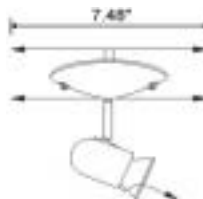

Series B, selected models:

- CLG-1B01 010**
- Max Watts: 1x 50W
 - Color & Finish (as shown): Matted Chrome
 - Application: Ceiling or Wall

- CLG-1B04 010**
- Max Watts: 1x 50W
 - Color & Finish (as shown): Chrome
 - Application: Ceiling or Wall

- CLG-3B04 020**
- Max Watts: 3x 50W
 - Color & Finish (as shown): Chrome
 - Application: Ceiling or Wall

- CLG-4B04 070**
- Max Watts: 4x 50W
 - Color & Finish (as shown): Chrome
 - Application: Ceiling
 - Adjustable flexible-arm