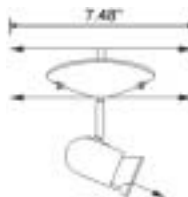

### Series B, selected models:

- CLG-1B01 010**
- Max Watts: 1x 50W
  - Color & Finish (as shown): Matted Chrome
  - Application: Ceiling or Wall

- CLG-1B04 010**
- Max Watts: 1x 50W
  - Color & Finish (as shown): Chrome
  - Application: Ceiling or Wall

- CLG-3B04 020**
- Max Watts: 3x 50W
  - Color & Finish (as shown): Chrome
  - Application: Ceiling or Wall

- CLG-4B04 070**
- Max Watts: 4x 50W
  - Color & Finish (as shown): Chrome
  - Application: Ceiling
  - Adjustable flexible-arm