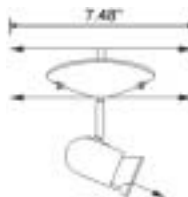

Series B, selected models:

- CLG-1B01 010**
- Max Watts: 1x 50W
 - Color & Finish (as shown): Matted Chrome
 - Application: Ceiling or Wall

- CLG-1B04 010**
- Max Watts: 1x 50W
 - Color & Finish (as shown): Chrome
 - Application: Ceiling or Wall

- CLG-3B04 020**
- Max Watts: 3x 50W
 - Color & Finish (as shown): Chrome
 - Application: Ceiling or Wall

- CLG-4B04 070**
- Max Watts: 4x 50W
 - Color & Finish (as shown): Chrome
 - Application: Ceiling
 - Adjustable flexible-arm