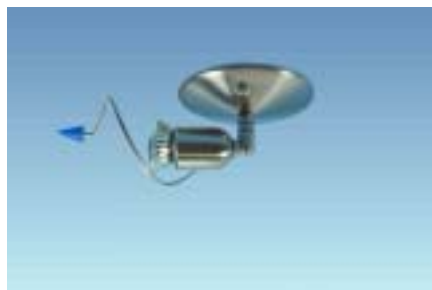

### Series B, selected models:

- CLG-1B01 010**
- Max Watts: 1x 50W
  - Color & Finish (as shown): Matted Chrome
  - Application: Ceiling or Wall

- CLG-1B04 010**
- Max Watts: 1x 50W
  - Color & Finish (as shown): Chrome
  - Application: Ceiling or Wall

- CLG-3B04 020**
- Max Watts: 3x 50W
  - Color & Finish (as shown): Chrome
  - Application: Ceiling or Wall

- CLG-4B04 070**
- Max Watts: 4x 50W
  - Color & Finish (as shown): Chrome
  - Application: Ceiling
  - Adjustable flexible-arm