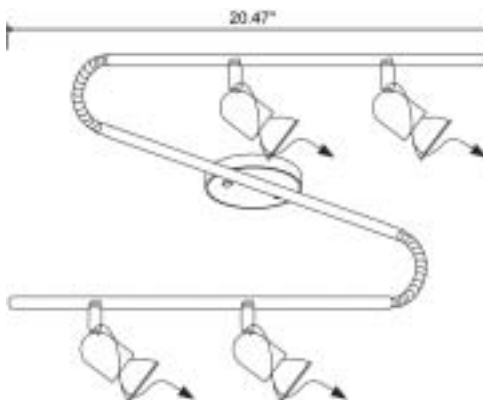

### Series B, selected models:

- CLG-1B01 010**
- Max Watts: 1x 50W
  - Color & Finish (as shown): Matted Chrome
  - Application: Ceiling or Wall

- CLG-1B04 010**
- Max Watts: 1x 50W
  - Color & Finish (as shown): Chrome
  - Application: Ceiling or Wall

- CLG-3B04 020**
- Max Watts: 3x 50W
  - Color & Finish (as shown): Chrome
  - Application: Ceiling or Wall

- CLG-4B04 070**
- Max Watts: 4x 50W
  - Color & Finish (as shown): Chrome
  - Application: Ceiling
  - Adjustable flexible-arm