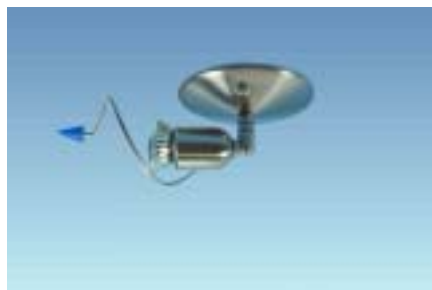

Series B, selected models:

- CLG-1B01 010**
- Max Watts: 1x 50W
 - Color & Finish (as shown): Matted Chrome
 - Application: Ceiling or Wall

- CLG-1B04 010**
- Max Watts: 1x 50W
 - Color & Finish (as shown): Chrome
 - Application: Ceiling or Wall

- CLG-3B04 020**
- Max Watts: 3x 50W
 - Color & Finish (as shown): Chrome
 - Application: Ceiling or Wall

- CLG-4B04 070**
- Max Watts: 4x 50W
 - Color & Finish (as shown): Chrome
 - Application: Ceiling
 - Adjustable flexible-arm