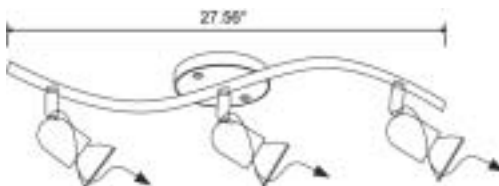

Series B, selected models:

- CLG-1B01 010**
- Max Watts: 1x 50W
 - Color & Finish (as shown): Matted Chrome
 - Application: Ceiling or Wall

- CLG-1B04 010**
- Max Watts: 1x 50W
 - Color & Finish (as shown): Chrome
 - Application: Ceiling or Wall

- CLG-3B04 020**
- Max Watts: 3x 50W
 - Color & Finish (as shown): Chrome
 - Application: Ceiling or Wall

- CLG-4B04 070**
- Max Watts: 4x 50W
 - Color & Finish (as shown): Chrome
 - Application: Ceiling
 - Adjustable flexible-arm