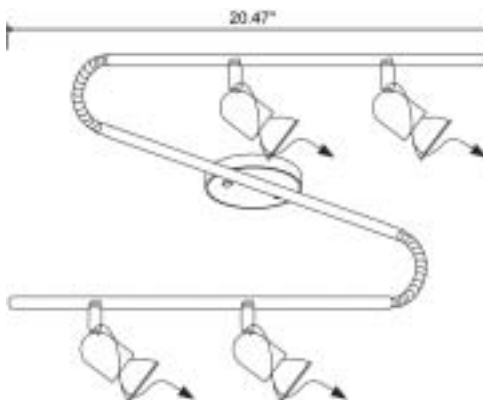

Series B, selected models:

- CLG-1B01 010**
- Max Watts: 1x 50W
 - Color & Finish (as shown): Matted Chrome
 - Application: Ceiling or Wall

- CLG-1B04 010**
- Max Watts: 1x 50W
 - Color & Finish (as shown): Chrome
 - Application: Ceiling or Wall

- CLG-3B04 020**
- Max Watts: 3x 50W
 - Color & Finish (as shown): Chrome
 - Application: Ceiling or Wall

- CLG-4B04 070**
- Max Watts: 4x 50W
 - Color & Finish (as shown): Chrome
 - Application: Ceiling
 - Adjustable flexible-arm