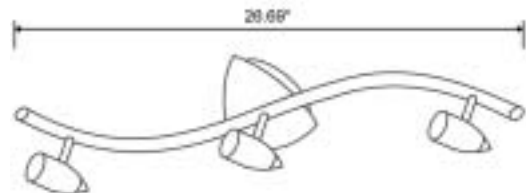

CLG-3C05 022

- Max Watts: 3x 50W
- Color & Finish (as shown): Matted Chrome
- Application: Ceiling or Wall