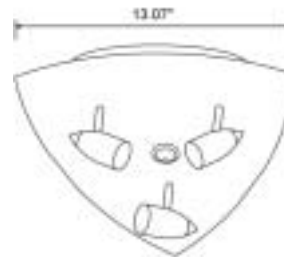

#### CLG-3C06 011

- Max Watts: 3x 50W
- Color & Finish (as shown): Matted Chrome
- Application: Ceiling