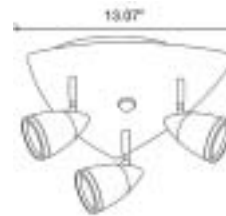

Series D, selected models:

New

CLG-1D01 010

- Max Watts: 1x 50W
- Color & Finish (as shown): Matted Chrome + Glass
- Application: Ceiling or Wall
- Glass Color Options: Blue, Green, Yellow

New

CLG-3D06 011

- Max Watts: 3x 50W
- Color & Finish (as shown): Matted Chrome + Glass
- Application: Ceiling
- Glass Color Options: Blue, Green, Yellow

New

CLG-3D05 022

- Max Watts: 3x 50W
- Color & Finish (as shown): Matted Chrome + Glass
- Application: Ceiling or Wall
- Glass Color Options: Blue, Green, Yellow