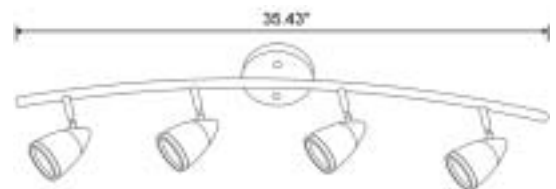

Series D, selected models:

New

CLG-1D01 010

- Max Watts: 1x 50W
- Color & Finish (as shown): Matted Chrome + Glass
- Application: Ceiling or Wall
- Glass Color Options: Blue, Green, Yellow

New

CLG-3D06 011

- Max Watts: 3x 50W
- Color & Finish (as shown): Matted Chrome + Glass
- Application: Ceiling
- Glass Color Options: Blue, Green, Yellow

New

CLG-3D05 022

- Max Watts: 3x 50W
- Color & Finish (as shown): Matted Chrome + Glass
- Application: Ceiling or Wall
- Glass Color Options: Blue, Green, Yellow

New

CLG-4D04 020

- Max Watts: 4x 50W
- Color & Finish (as shown): Matted Chrome + Glass
- Application: Ceiling or Wall
- Glass Color Options: Blue, Green, Yellow

New

CLG-4D04 030

- Max Watts: 4x 50W
- Color & Finish (as shown): Matted Chrome + Glass
- Application: Ceiling or Wall
- Glass Color Options: Blue, Green, Yellow