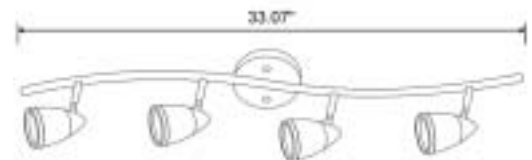

CLG-4D04 020

- Max Watts: 4x 50W
- Color & Finish (as shown): Matted Chrome + Glass
- Application: Ceiling or Wall
- Glass Color Options: Blue, Green, Yellow