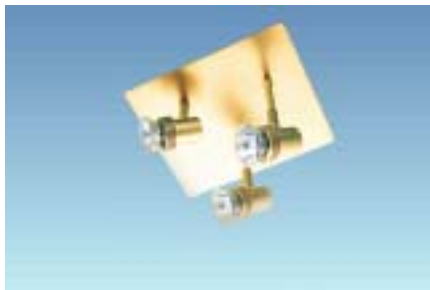

Series E, selected models:

CLG-1E07 012

- Max Watts: 1x 50W
- Color & Finish (as shown): Matted Brass
- Application: Ceiling or Wall

CLG-3E09 012

- Max Watts: 3x 50W
- Color & Finish (as shown): Matted Brass
- Application: Ceiling

CLG-4E10 012

- Max Watts: 4x 50W
- Color & Finish (as shown): Matted Brass
- Application: Ceiling