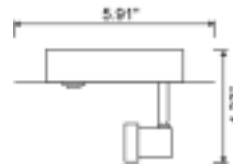

Series E, selected models:

CLG-1E07 012

- Max Watts: 1x 50W
- Color & Finish (as shown): Matted Brass
- Application: Ceiling or Wall

CLG-3E09 012

- Max Watts: 3x 50W
- Color & Finish (as shown): Matted Brass
- Application: Ceiling

CLG-4E10 012

- Max Watts: 4x 50W
- Color & Finish (as shown): Matted Brass
- Application: Ceiling