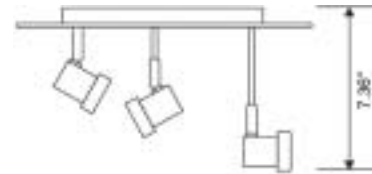

Series E, selected models:

CLG-1E07 012

- Max Watts: 1x 50W
- Color & Finish (as shown): Matted Brass
- Application: Ceiling or Wall

CLG-3E09 012

- Max Watts: 3x 50W
- Color & Finish (as shown): Matted Brass
- Application: Ceiling

CLG-4E10 012

- Max Watts: 4x 50W
- Color & Finish (as shown): Matted Brass
- Application: Ceiling

CE Lighting