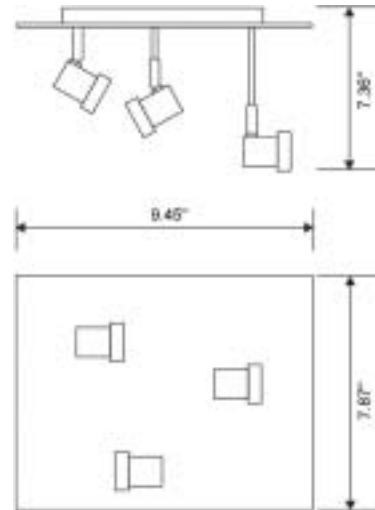

Series E, selected models:

CLG-1E07 012

- Max Watts: 1x 50W
- Color & Finish (as shown): Matted Brass
- Application: Ceiling or Wall

CLG-3E09 012

- Max Watts: 3x 50W
- Color & Finish (as shown): Matted Brass
- Application: Ceiling

CLG-4E10 012

- Max Watts: 4x 50W
- Color & Finish (as shown): Matted Brass
- Application: Ceiling