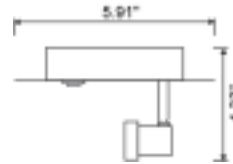

Series E, selected models:

CLG-1E07 012

- Max Watts: 1x 50W
- Color & Finish (as shown): Matted Brass
- Application: Ceiling or Wall

CLG-3E09 012

- Max Watts: 3x 50W
- Color & Finish (as shown): Matted Brass
- Application: Ceiling

CLG-4E10 012

- Max Watts: 4x 50W
- Color & Finish (as shown): Matted Brass
- Application: Ceiling

CE Lighting