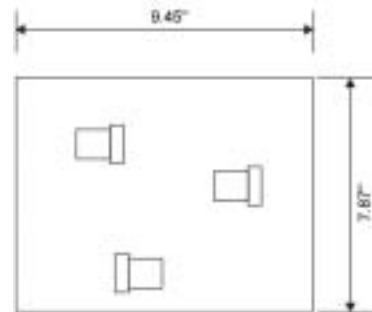

Series E, selected models:

CLG-1E07 012

- Max Watts: 1x 50W
- Color & Finish (as shown): Matted Brass
- Application: Ceiling or Wall

CLG-3E09 012

- Max Watts: 3x 50W
- Color & Finish (as shown): Matted Brass
- Application: Ceiling

CLG-4E10 012

- Max Watts: 4x 50W
- Color & Finish (as shown): Matted Brass
- Application: Ceiling

CE Lighting