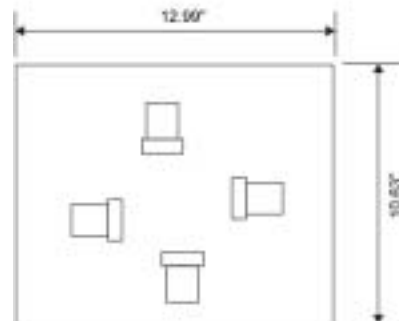

Series E, selected models:

CLG-1E07 012

- Max Watts: 1x 50W
- Color & Finish (as shown): Matted Brass
- Application: Ceiling or Wall

CLG-3E09 012

- Max Watts: 3x 50W
- Color & Finish (as shown): Matted Brass
- Application: Ceiling

CLG-4E10 012

- Max Watts: 4x 50W
- Color & Finish (as shown): Matted Brass
- Application: Ceiling

CE Lighting