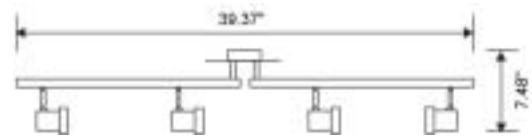

Series E, selected models:

CLG-3E08 052

- Max Watts: 3x 50W
- Color & Finish (as shown): Matted Brass
- Application: Ceiling or Wall

CLG-4E11 062

- Max Watts: 4x 50W
- Color & Finish (as shown): Matted Brass
- Application: Ceiling
- Adjustable swivel-arm