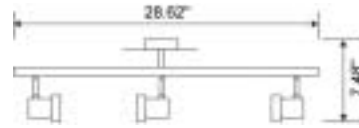

Series E, selected models:

CLG-3E08 052

- Max Watts: 3x 50W
- Color & Finish (as shown): Matted Brass
- Application: Ceiling or Wall

CLG-4E11 062

- Max Watts: 4x 50W
- Color & Finish (as shown): Matted Brass
- Application: Ceiling
- Adjustable swivel-arm