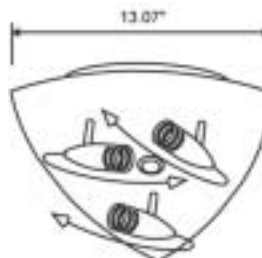

### Series F, selected models:

- CLG-1F05 012**
- Max Watts: 1x 50W
  - Color & Finish (as shown): Matted Chrome
  - Application: Ceiling or Wall

- CLG-3F04 042**
- Max Watts: 3x 50W
  - Color & Finish (as shown): Matted Chrome
  - Application: Ceiling

- CLG-3F06 011**
- Max Watts: 3x 50W
  - Color & Finish (as shown): Matted Chrome
  - Application: Ceiling

- CLG-4F12 072**
- Max Watts: 4x 50W
  - Color & Finish (as shown): Matted Brass
  - Application: Ceiling
  - Adjustable flexible-arm