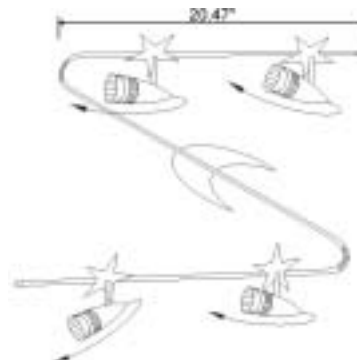

1. **CLG-4F12 072**
2. Max Watts: 4x 50W
   - Color & Finish (as shown): Matted Brass
   - Application: Ceiling
   - Adjustable flexible-arm