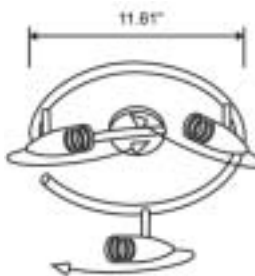

### Series F, selected models:

- CLG-1F05 012**
- Max Watts: 1x 50W
  - Color & Finish (as shown): Matted Chrome
  - Application: Ceiling or Wall

- CLG-3F04 042**
- Max Watts: 3x 50W
  - Color & Finish (as shown): Matted Chrome
  - Application: Ceiling

- CLG-3F06 011**
- Max Watts: 3x 50W
  - Color & Finish (as shown): Matted Chrome
  - Application: Ceiling

- CLG-4F12 072**
- Max Watts: 4x 50W
  - Color & Finish (as shown): Matted Brass
  - Application: Ceiling
  - Adjustable flexible-arm