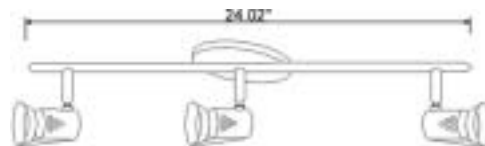

### Series G, selected models:

#### CLG-3G02 011

- Max Watts: 3x 50W
- Color & Finish (as shown): Matted Chrome
- Application: Ceiling

#### CLG-3G04 050

- Max Watts: 3x 50W
- Color & Finish (as shown): Matted Chrome
- Application: Ceiling or Wall