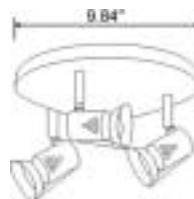

#### CLG-3G02 011

- Max Watts: 3x 50W
- Color & Finish (as shown): Matted Chrome
- Application: Ceiling