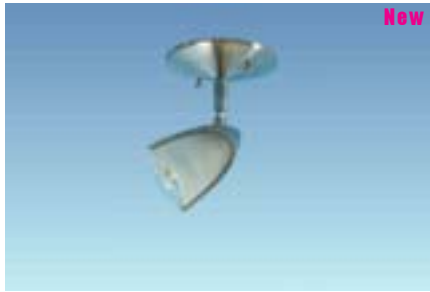

### Series I, selected models:

**Now**

#### CLG-1101 010

- Max Watts: 1x 50W
- Color & Finish (as shown): Matted Chrome + Glass
- Application: Ceiling or Wall
- Glass Color Options: Blue, Green, Yellow

#### CLG-1J01 010

- Max Watts: 1x 50W
- Color & Finish (as shown): White + Glass
- Application: Ceiling or Wall
- Glass Color Options: Blue, Green, Yellow

#### CLG-1K01 010

- Max Watts: 1x 50W
- Color & Finish (as shown): Chrome
- Application: Ceiling or Wall

CE Lighting