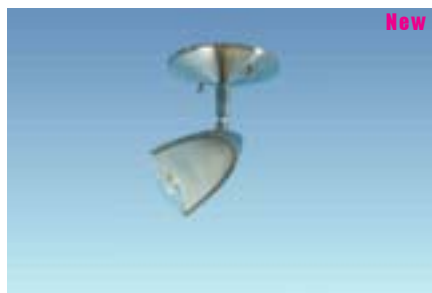

Series I, selected models:

Now

CLG-1101 010

- Max Watts: 1x 50W
- Color & Finish (as shown): Matted Chrome + Glass
- Application: Ceiling or Wall
- Glass Color Options: Blue, Green, Yellow

Series J, selected models:

Now

CLG-1J01 010

- Max Watts: 1x 50W
- Color & Finish (as shown): White + Glass
- Application: Ceiling or Wall
- Glass Color Options: Blue, Green, Yellow

Series K, selected models:

Now

CLG-1K01 010

- Max Watts: 1x 50W
- Color & Finish (as shown): Chrome
- Application: Ceiling or Wall