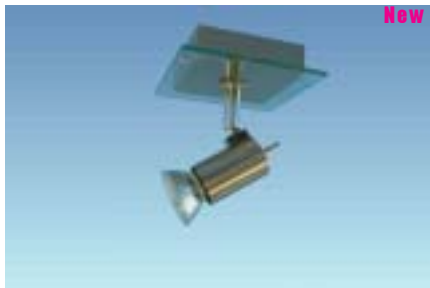

Series L, selected models:

New

CLG-1L13 012

- Max Watts: 1x 50W
- Color & Finish (as shown):
Two-Tone Matted Chrome & Chrome
- Application: Ceiling or Wall

New

CLG-1L14 012

- Max Watts: 1x 50W
- Color & Finish (as shown):
Clear Glass & Matted Chrome
- Application: Ceiling or Wall

New

CLG-4L13 012

- Max Watts: 4x 50W
- Color & Finish (as shown):
Two-Tone Matted Chrome & Chrome
- Application: Ceiling

New

CLG-4L15 012

- Max Watts: 4x 50W
- Color & Finish (as shown):
Frosted Glass & Matted Chrome
- Application: Ceiling