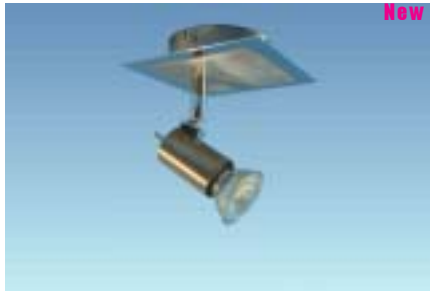

Series L, selected models:

New

CLG-1L13 012

- Max Watts: 1x 50W
- Color & Finish (as shown):
Two-Tone Matted Chrome & Chrome
- Application: Ceiling or Wall

New

CLG-1L14 012

- Max Watts: 1x 50W
- Color & Finish (as shown):
Clear Glass & Matted Chrome
- Application: Ceiling or Wall

New

CLG-4L13 012

- Max Watts: 4x 50W
- Color & Finish (as shown):
Two-Tone Matted Chrome & Chrome
- Application: Ceiling

New

CLG-4L15 012

- Max Watts: 4x 50W
- Color & Finish (as shown):
Frosted Glass & Matted Chrome
- Application: Ceiling