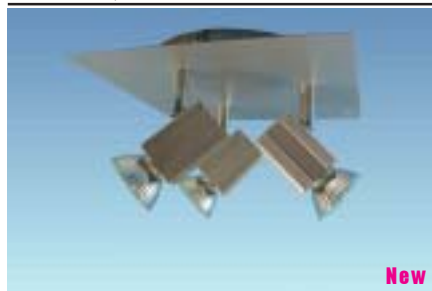

Series M, selected models:

CLG-2M16 012

- Max Watts: 2x 50W
- Color & Finish (as shown):
Two-Tone Matted Chrome & Chrome
- Application: Ceiling

CLG-3M17 012

- Max Watts: 3x 50W
- Color & Finish (as shown):
Two-Tone Matted Chrome & Chrome
- Application: Ceiling

Series N, selected models:

CLG-3N09 012

- Max Watts: 3x 50W
- Color & Finish (as shown):
Silver Gray
- Application: Ceiling

Series P, selected models:

CLG-3P04 050

- Max Watts: 3x 50W
- Color & Finish (as shown):
Matted Chrome
- Application: Ceiling & Wall