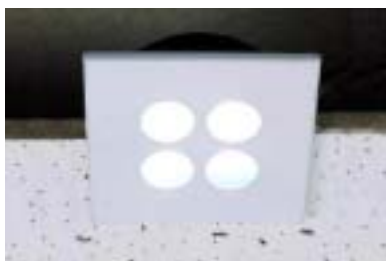

LED-08

- Power: 0.5W
- Operating Voltage: 12V DC
- Number of LEDs: 4 pieces