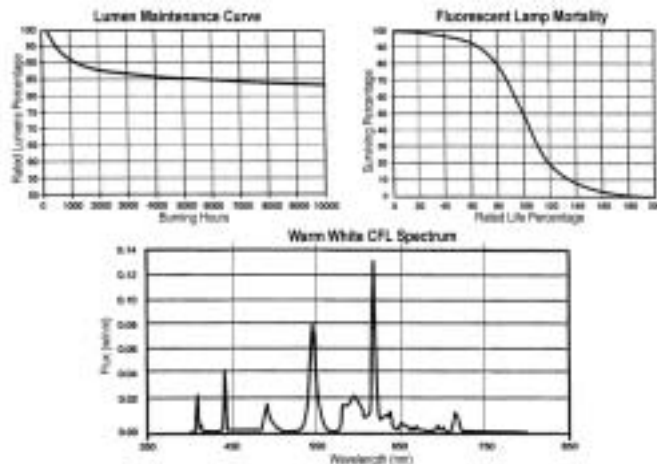

Technical Information

Distinctive Features:

- Industry-leading high lumen efficiency up to 75 lm/w
- Industry-leading 10,000 hours long rated average life
- Excellent lumen maintenance: >85% at 4000-hours
- Wide operating temperature range: -23°C/-10°F ~ 38°C/100°F
- Optional heavy-duty utility screw base
- Optional Bug-Away and BLB lamps

Specifications

Ordering Code	Lamp Watts	Lamp Base	Avg Initial Lumens	CRI	Avg Rated Life (hrs)
ELH-13W ES UltraMini	13W	Med., E26/Utility	900 lm	82	10,000 hrs
ELH-15W ES UltraMini	15W	Med., E26/Utility	1100 lm	82	10,000 hrs
ELH-20W ES UltraMini	20W	Med., E26/Utility	1400 lm	82	10,000 hrs
ELH-23W ES UltraMini	23W	Med., E26/Utility	1700 lm	82	10,000 hrs
ELH-26W ES Mini	26W	Med., E26/Utility	1800 lm	82	10,000 hrs

Physical Data & Packaging Information

Ordering Code	Max Overall Length	Max Lamp Width	Qty / Carton	Dimensions / Carton(cm)	G.W. / Carton
ELH-13W ES UltraMini	4.05"/103mm	2.16"/55mm	50 pcs	67x33x15 cm	4.5 Kg
ELH-15W ES UltraMini	4.29"/109mm	2.16"/55mm	50 pcs	67x33x16 cm	5.7 Kg
ELH-20W ES UltraMini	4.88"/124mm	2.36"/60mm	50 pcs	67x35x20 cm	7.5 Kg
ELH-23W ES UltraMini	4.92"/125mm	2.36"/60mm	50 pcs	73x36x18 cm	8.9 Kg
ELH-26W ES Mini	5.83"/148mm	2.16"/55mm	50 pcs	64x32x20 cm	10.0 Kg

Energy Saving Substitution Guide

Landlite CFLs	CFL Watts	Incandescent Bulb to Replace	Watts Saved	Energy* Savings
ELH-13W ES UltraMini	13W	65W Soft White A19	52W	$47
ELH-15W ES UltraMini	15W	75W Soft White A19	60W	$54
ELH-20W ES UltraMini	20W	100W Soft White A19	80W	$72
ELH-23W ES UltraMini	23W	115W Soft White A21	92W	$83
ELH-26W ES Mini	26W	130W Soft White A21	104W	$94

*Total Energy Cost Savings, based on operating one CFL over its lifetime at $0.10 per KWH.

CE Lighting